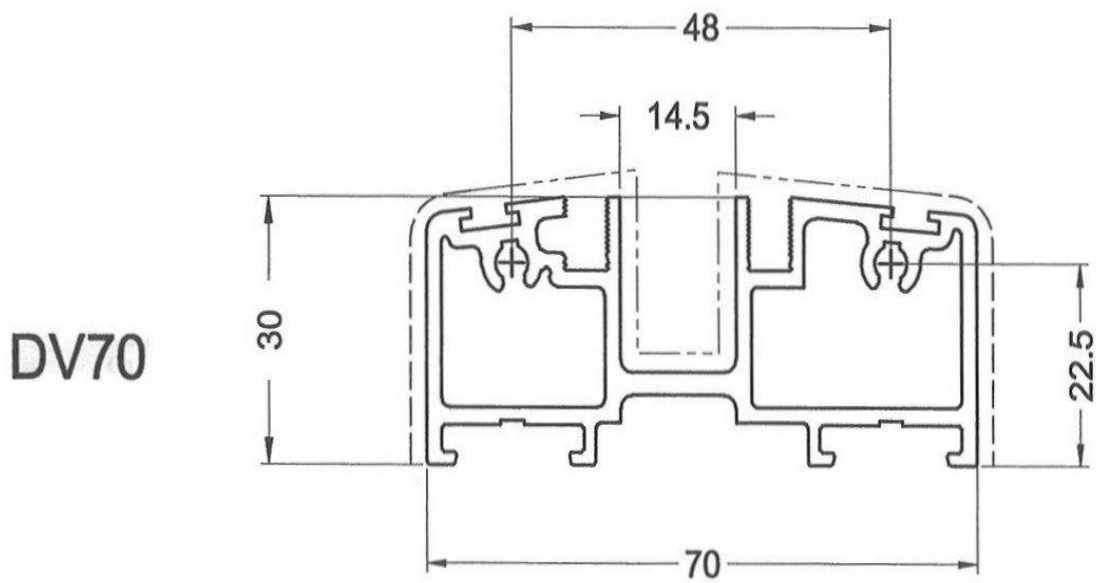

Standard and Low Thresholds

Standard and Low Thresholds

DV 170

Standard Threshold Face Drain

Standard Threshold No Drain

Low Threshold Face Drain

door02b

If you wish to use DV170, Thermally Broken Low Threshold please note that DV170 is 3mm higher than DV70
DV170 is now our standard Low Threshold so unless you specify DV70 you will be given DV170

Low Threshold No Drain

door02b

If you wish to use DV170, Thermally Broken Low Threshold please note that DV170 is 3mm higher than DV70
DV170 is now our standard Low Threshold so unless you specify DV70 you will be given DV170