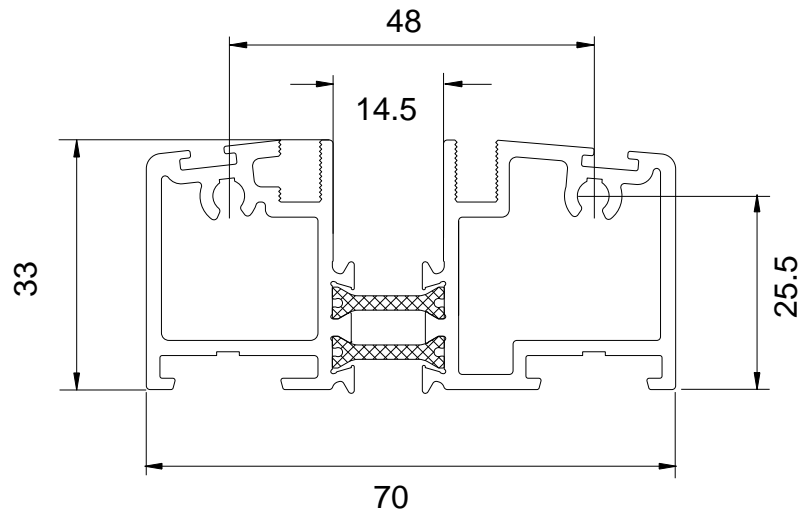

Standard and Low Thresholds

Standard and Low Thresholds

DV 170

Standard Threshold Face Drain

Standard Threshold No Drain

Low Threshold Face Drain

door02b

If you wish to use DV170, Thermally Broken Low Threshold please note that DV170 is 3mm higher than DV70
DV170 is now our standard Low Threshold so unless you specify DV70 you will be given DV170

Low Threshold No Drain

door02b

If you wish to use DV170, Thermally Broken Low Threshold please note that DV170 is 3mm higher than DV70
DV170 is now our standard Low Threshold so unless you specify DV70 you will be given DV170