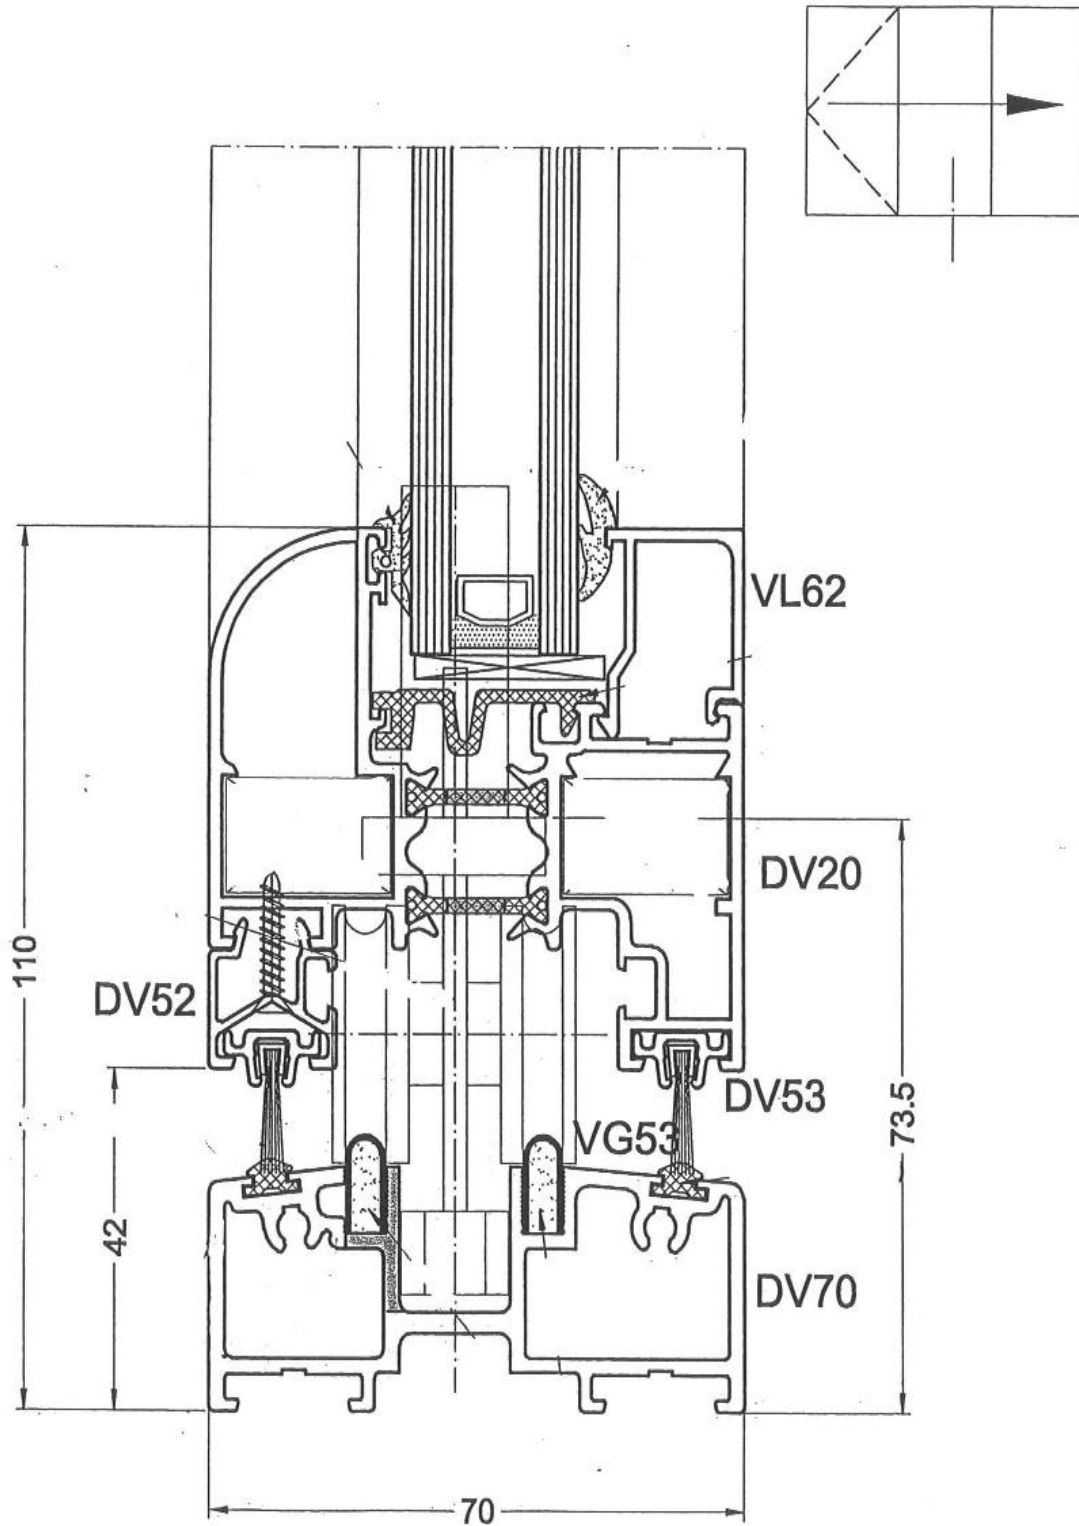

Standard and Low Thresholds

Standard and Low Thresholds

DV 170

Standard Threshold Face Drain

Standard Threshold No Drain

Low Threshold Face Drain

door02b

If you wish to use DV170, Thermally Broken Low Threshold please note that DV170 is 3mm higher than DV70
DV170 is now our standard Low Threshold so unless you specify DV70 you will be given DV170

Low Threshold No Drain

door02b

If you wish to use DV170, Thermally Broken Low Threshold please note that DV170 is 3mm higher than DV70
DV170 is now our standard Low Threshold so unless you specify DV70 you will be given DV170