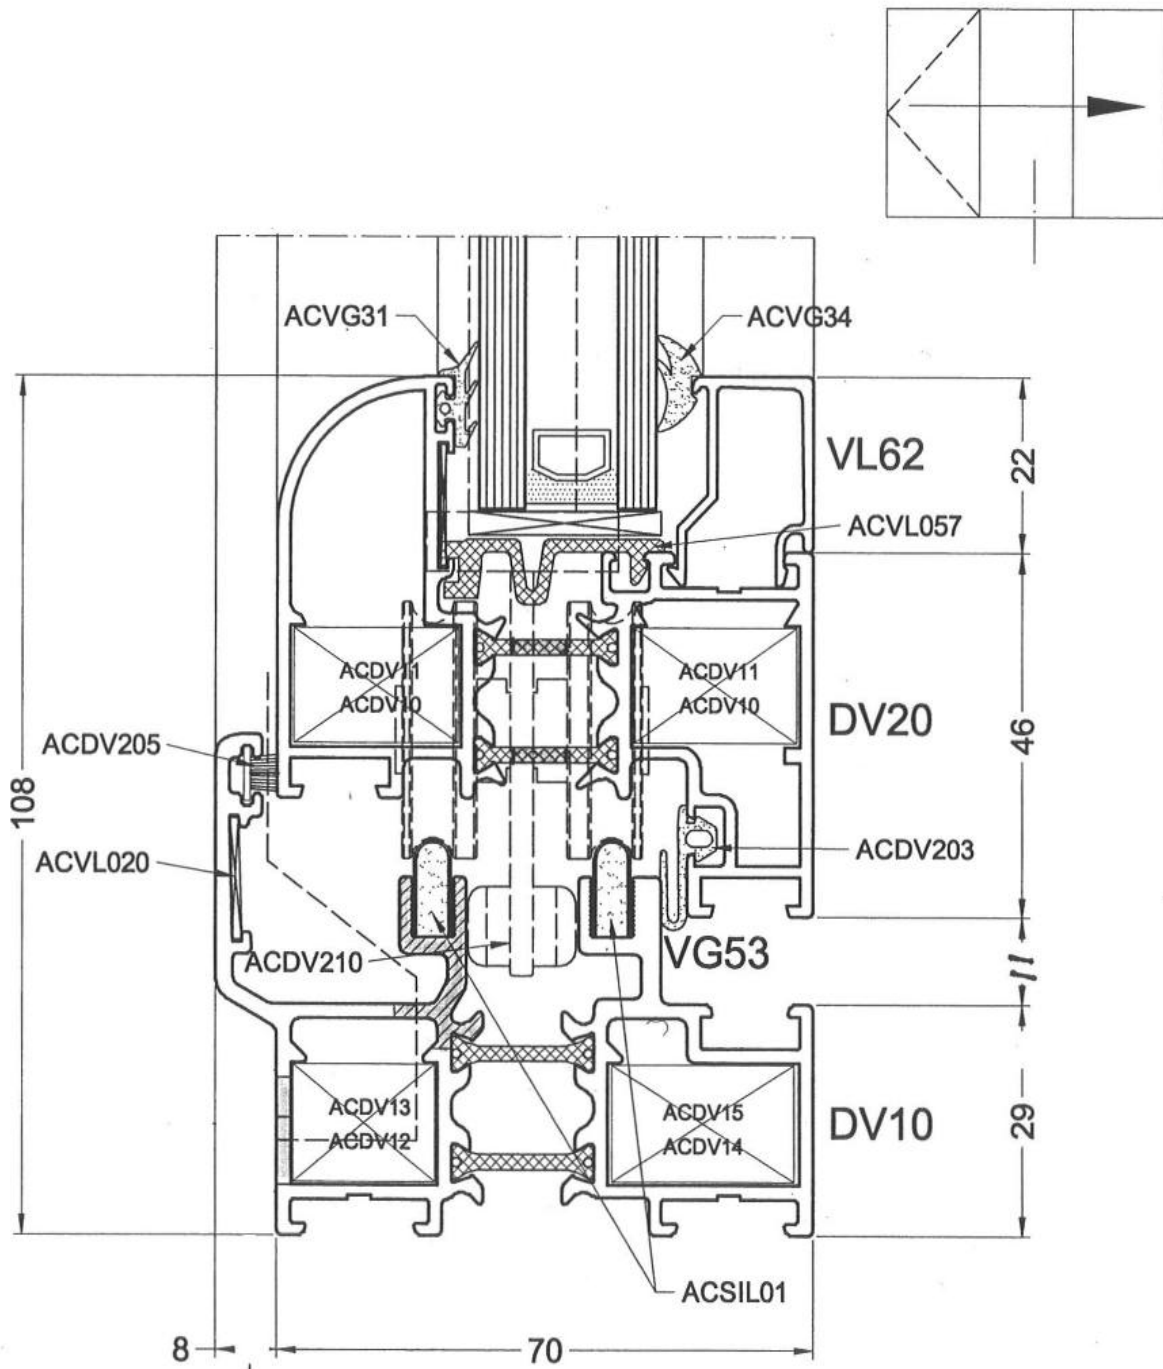

Standard and Low Thresholds

Standard and Low Thresholds

DV 170

Standard Threshold Face Drain

Standard Threshold No Drain

Low Threshold Face Drain

door02b

If you wish to use DV170, Thermally Broken Low Threshold please note that DV170 is 3mm higher than DV70
DV170 is now our standard Low Threshold so unless you specify DV70 you will be given DV170

Low Threshold No Drain

door02b

If you wish to use DV170, Thermally Broken Low Threshold please note that DV170 is 3mm higher than DV70
DV170 is now our standard Low Threshold so unless you specify DV70 you will be given DV170