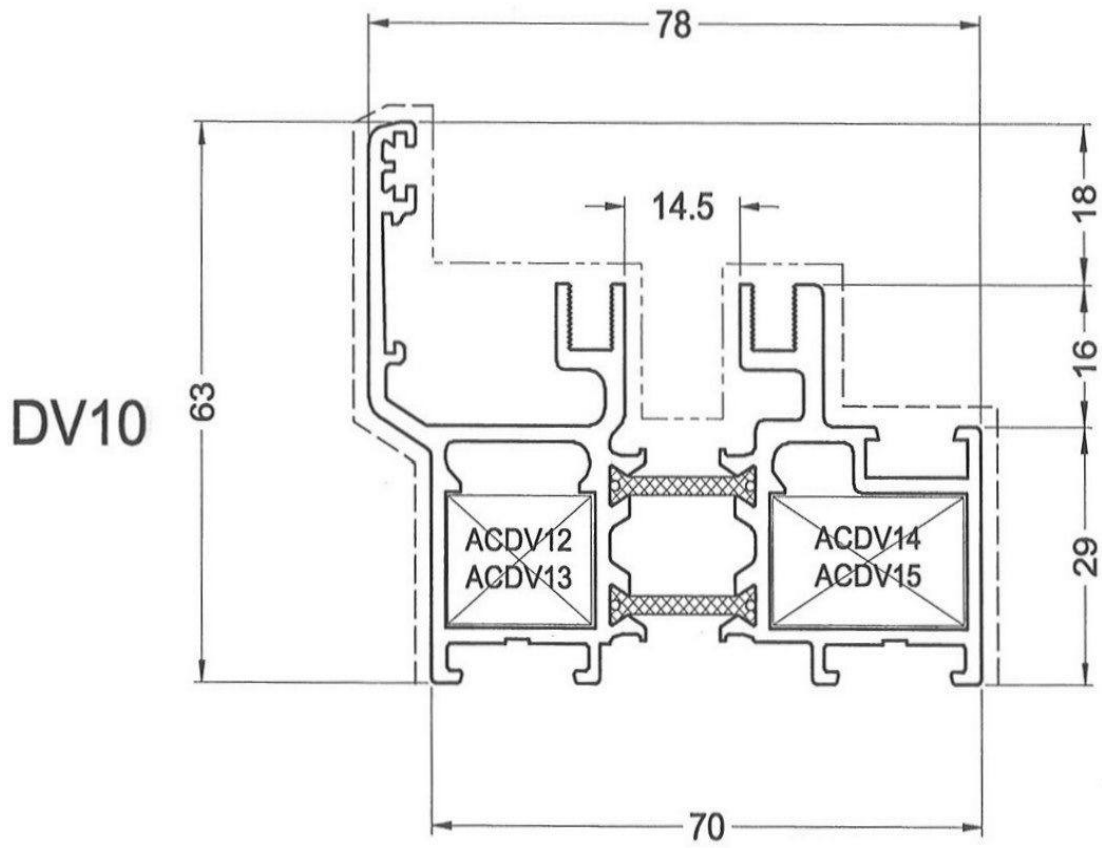

Standard and Low Thresholds

Standard and Low Thresholds

DV 170

Standard Threshold Face Drain

Standard Threshold No Drain

Low Threshold Face Drain

door02b

If you wish to use DV170, Thermally Broken Low Threshold please note that DV170 is 3mm higher than DV70
DV170 is now our standard Low Threshold so unless you specify DV70 you will be given DV170

Low Threshold No Drain

door02b

If you wish to use DV170, Thermally Broken Low Threshold please note that DV170 is 3mm higher than DV70
DV170 is now our standard Low Threshold so unless you specify DV70 you will be given DV170