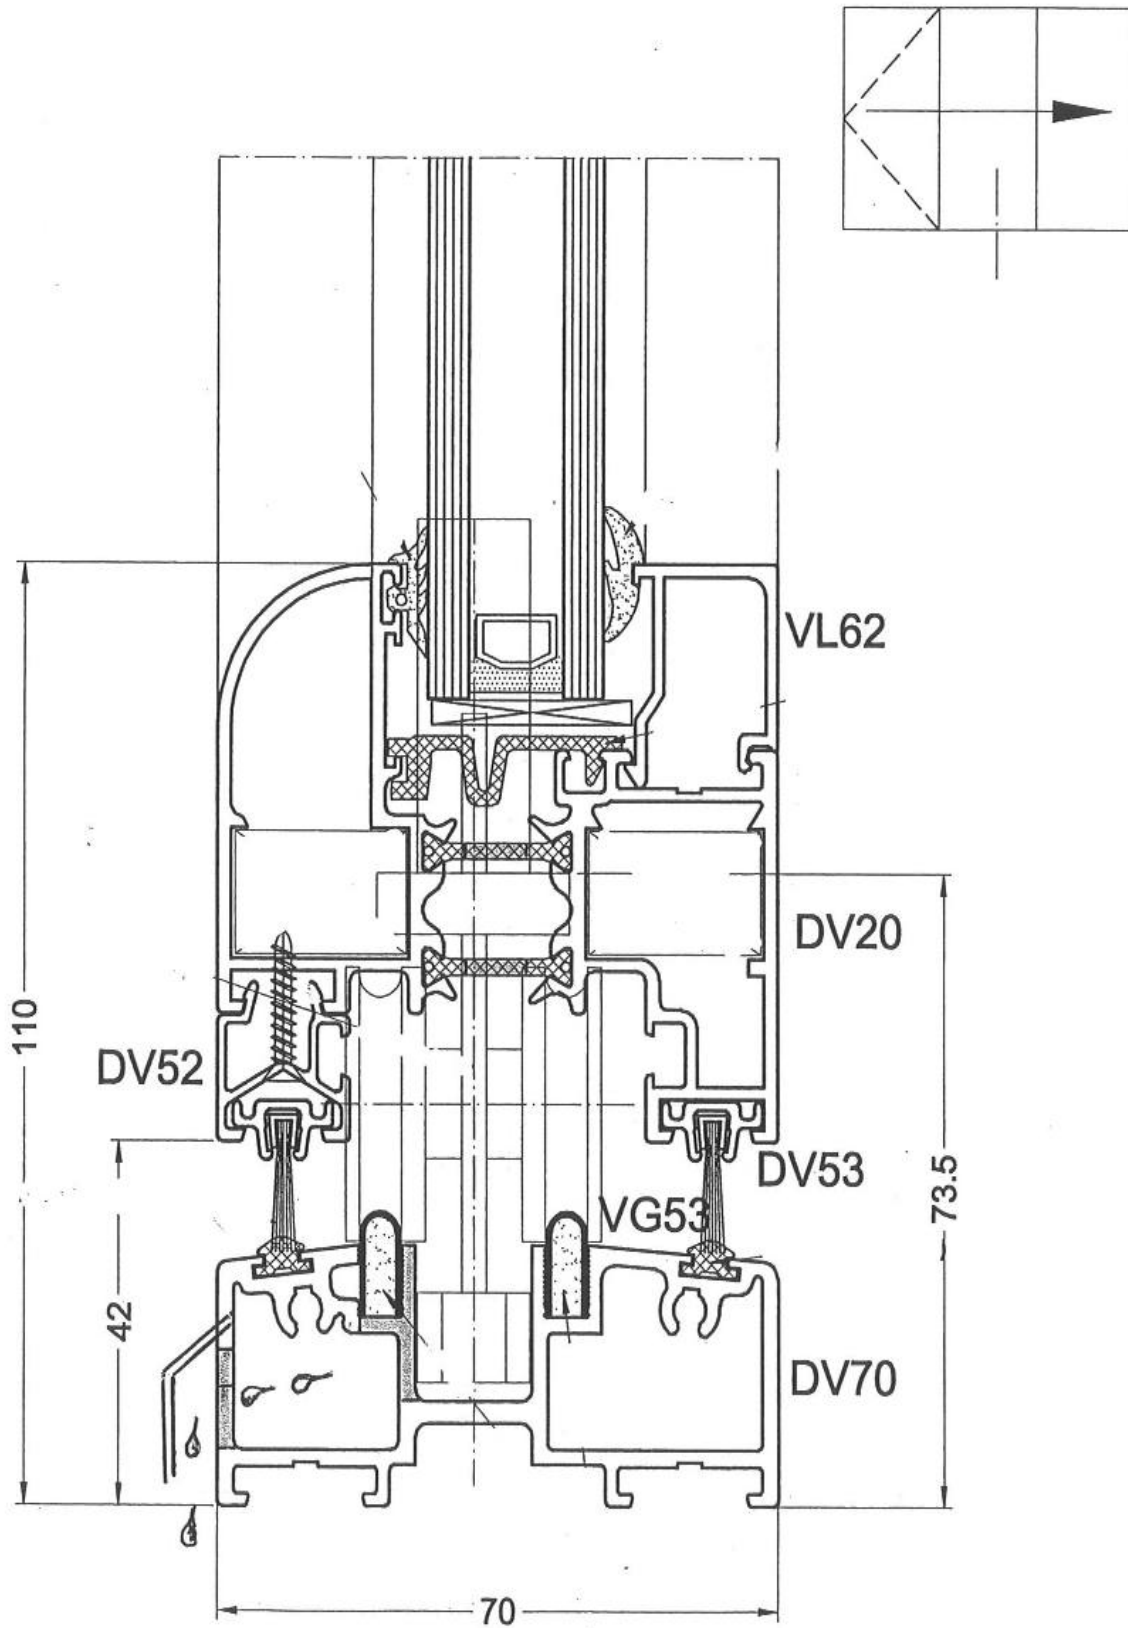

Standard and Low Thresholds

Standard and Low Thresholds

DV 170

Standard Threshold Face Drain

Standard Threshold No Drain

Low Threshold Face Drain

door02b

If you wish to use DV170, Thermally Broken Low Threshold please note that DV170 is 3mm higher than DV70
DV170 is now our standard Low Threshold so unless you specify DV70 you will be given DV170

Low Threshold No Drain

door02b

If you wish to use DV170, Thermally Broken Low Threshold please note that DV170 is 3mm higher than DV70
DV170 is now our standard Low Threshold so unless you specify DV70 you will be given DV170