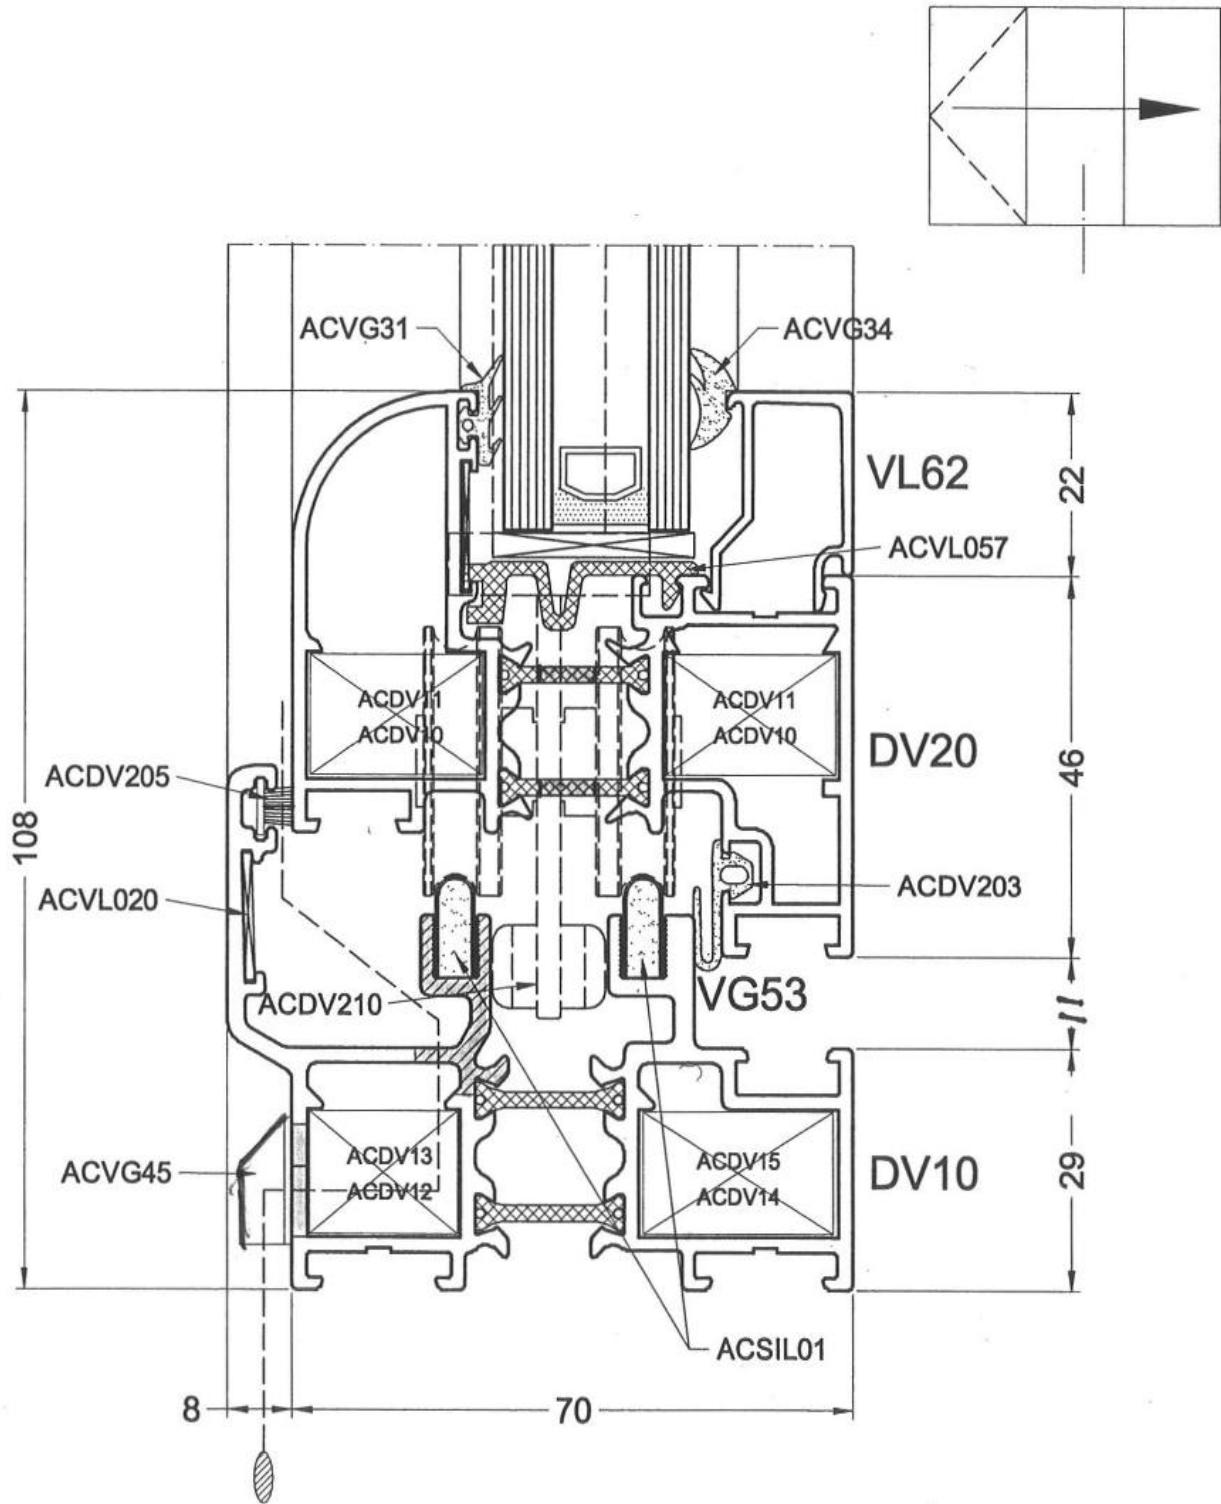

Standard and Low Thresholds

Standard and Low Thresholds

DV 170

Standard Threshold Face Drain

Standard Threshold No Drain

Low Threshold Face Drain

door02b

If you wish to use DV170, Thermally Broken Low Threshold please note that DV170 is 3mm higher than DV70
DV170 is now our standard Low Threshold so unless you specify DV70 you will be given DV170

Low Threshold No Drain

door02b

If you wish to use DV170, Thermally Broken Low Threshold please note that DV170 is 3mm higher than DV70
DV170 is now our standard Low Threshold so unless you specify DV70 you will be given DV170